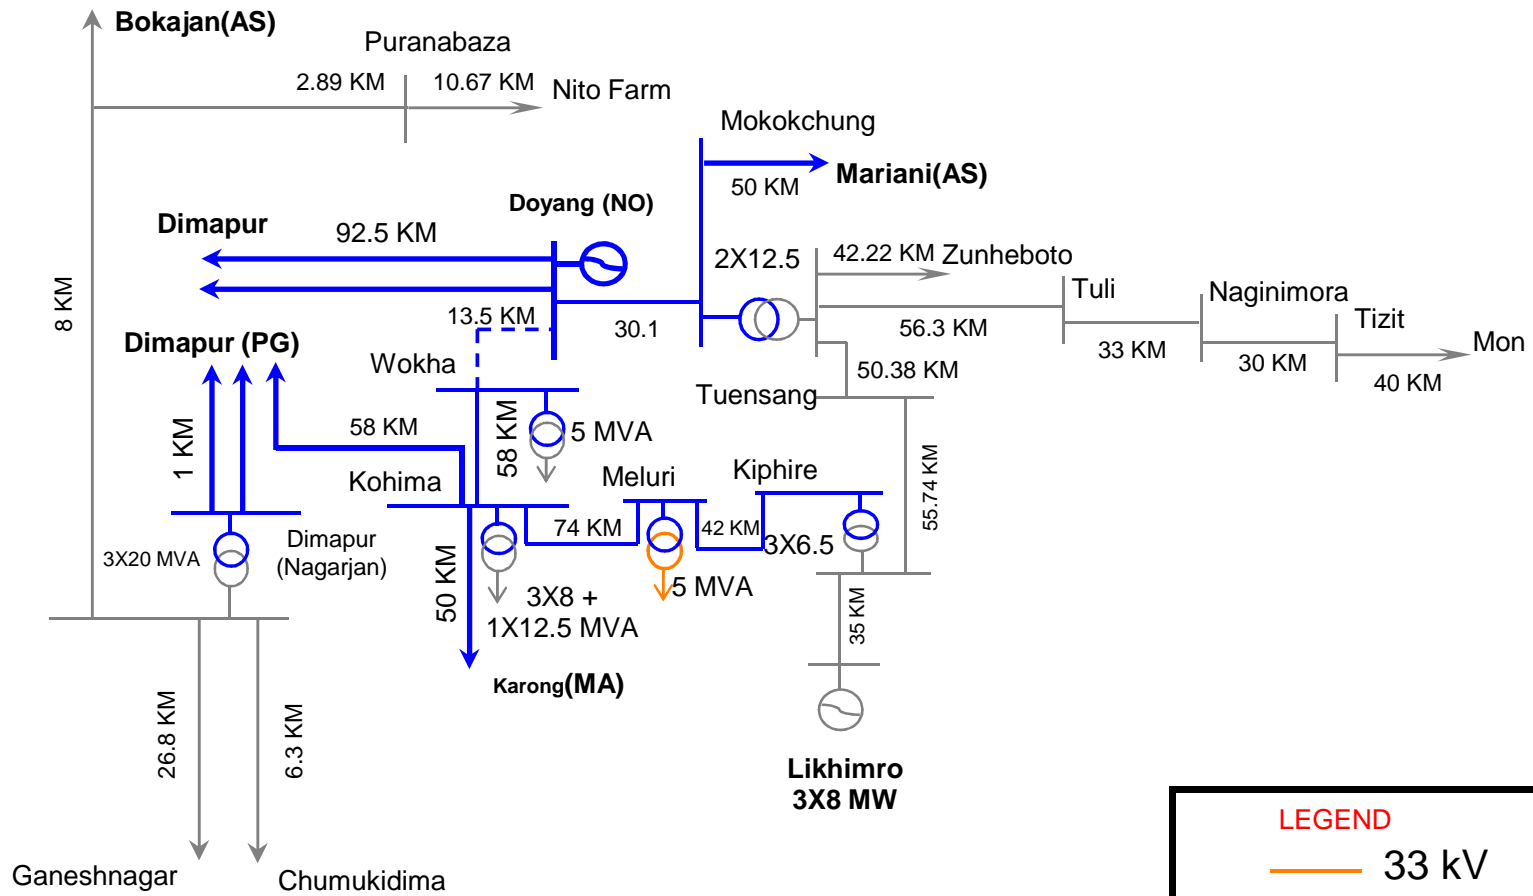

NETWORK DIAGRAM OF NAGALAND GRID

LEGEND

- 33 kV
- 66 kV
- 132 kV

Revised on 25-May-12