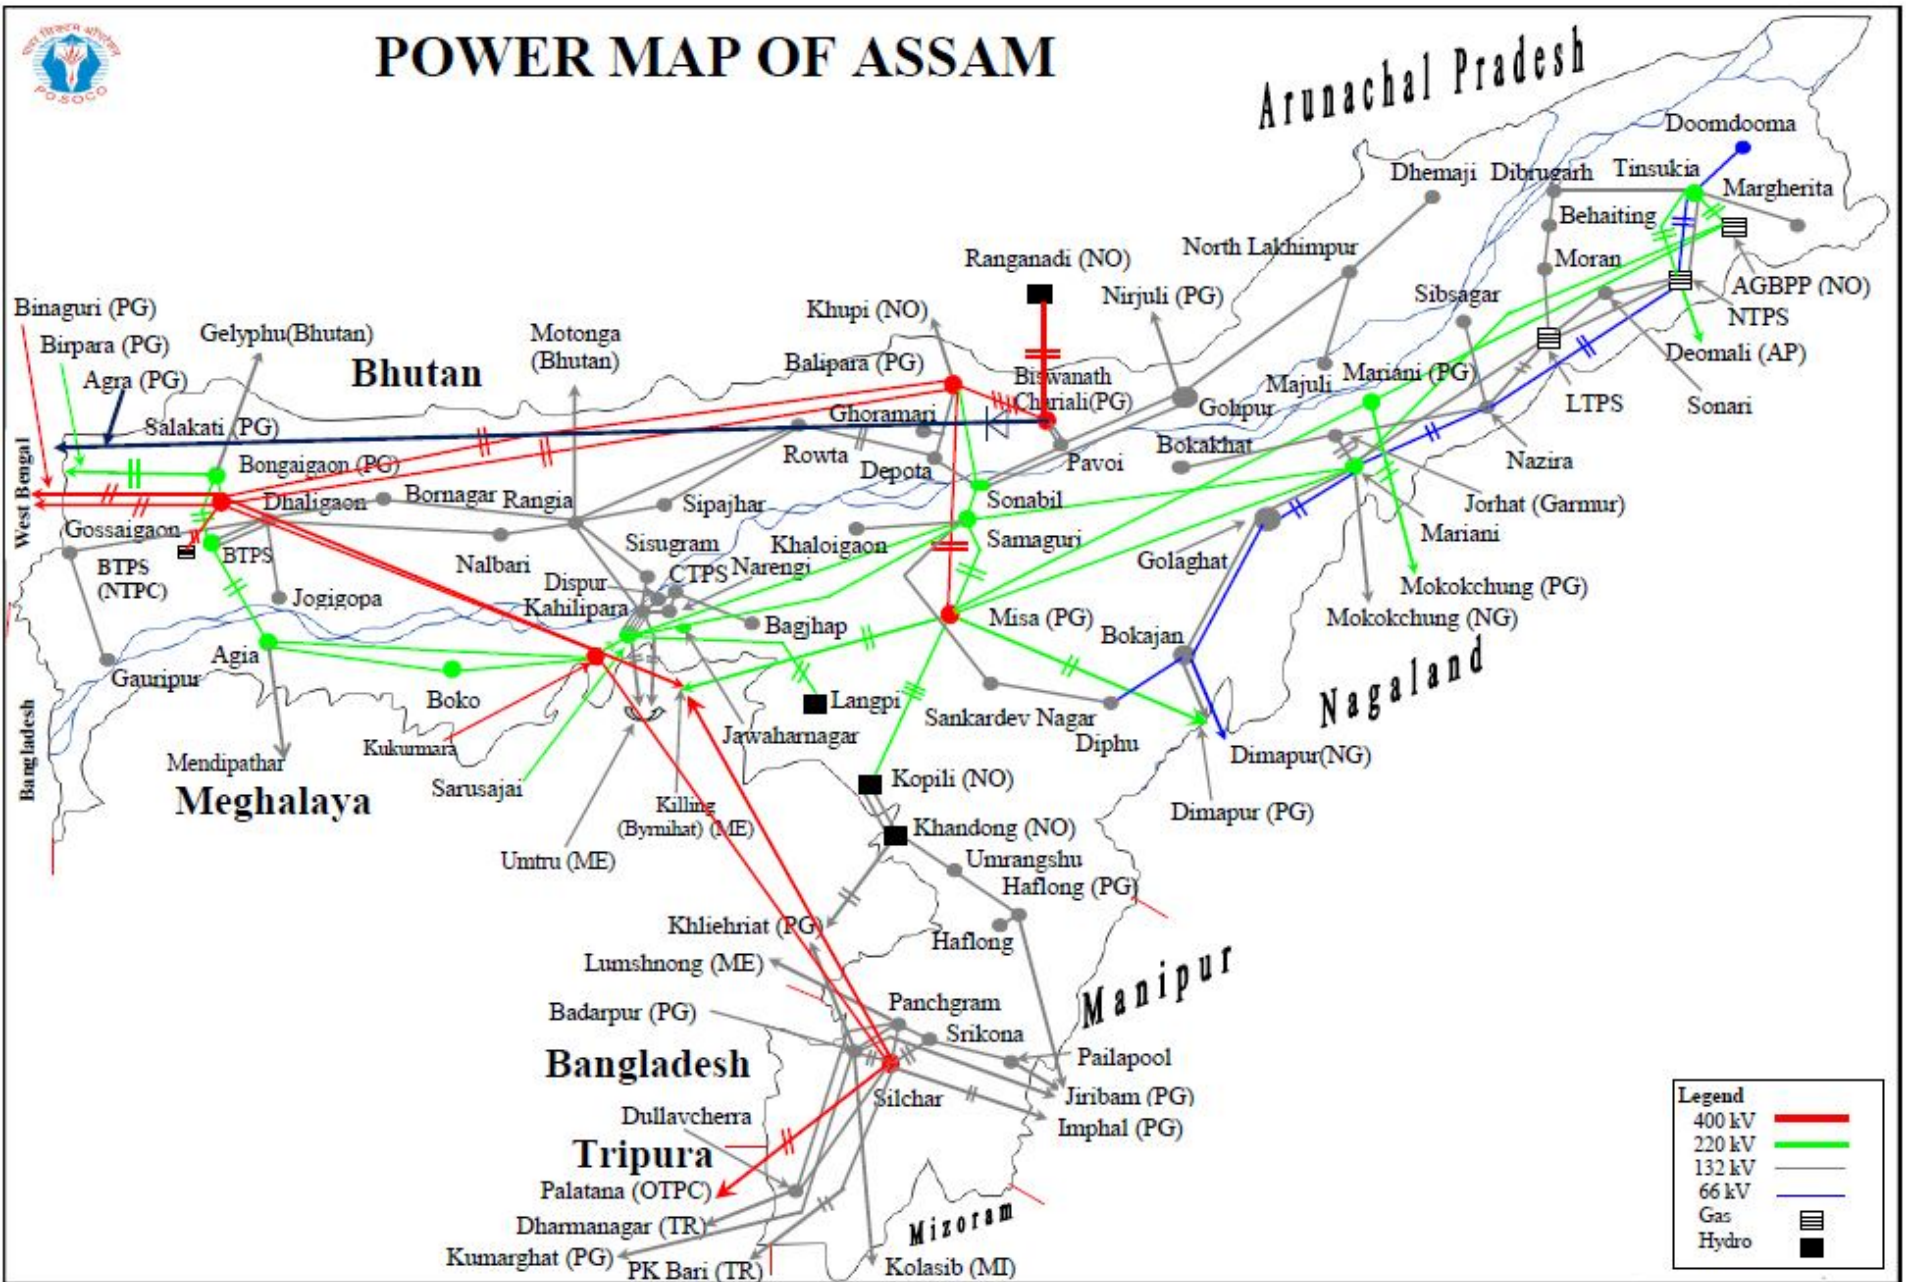

POWER MAP OF ASSAM

Legend	
400 kV	
220 kV	
132 kV	
66 kV	
Gas	
Hydro	